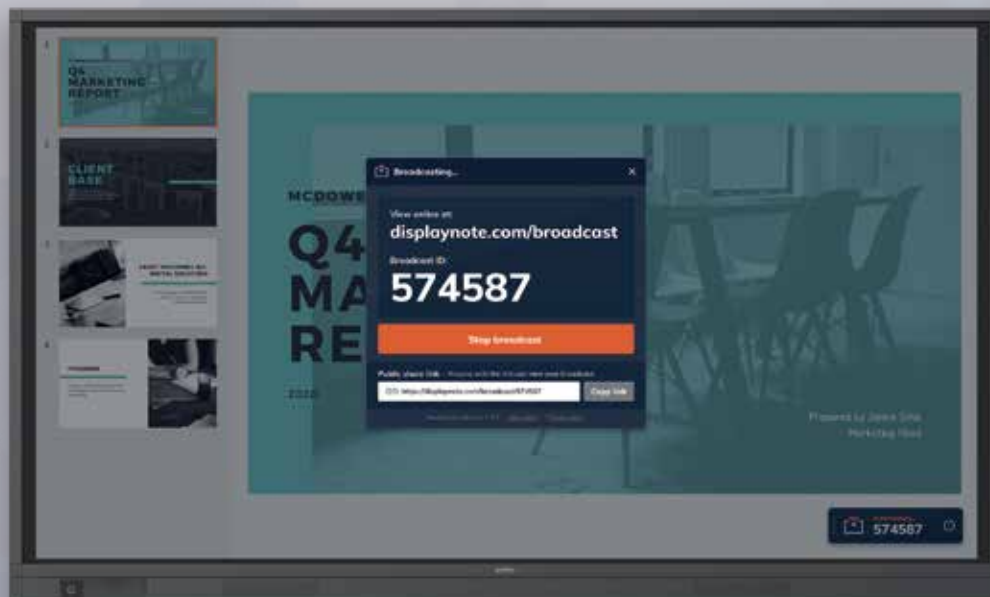

# newline *rs* +

Scalability

Diverse  
Connectivity

Intelligent Touch

Go Wireless

Win/iOS/Android  
Compatibility

Annotation

Personalized UI

Slim Frame  
Design

## THE HASSLE-FREE INTERACTIVE DISPLAY FOR CLASSROOMS

This series allows a collaborative experience that lets students interact using a stylus or their fingers. The responsive RS series display lets multiple students touch and draw on the display, lag-free and simultaneously. Designed for education, it features all the Newline interactive ecosystem tools needed to engage students and spark passion for learning.